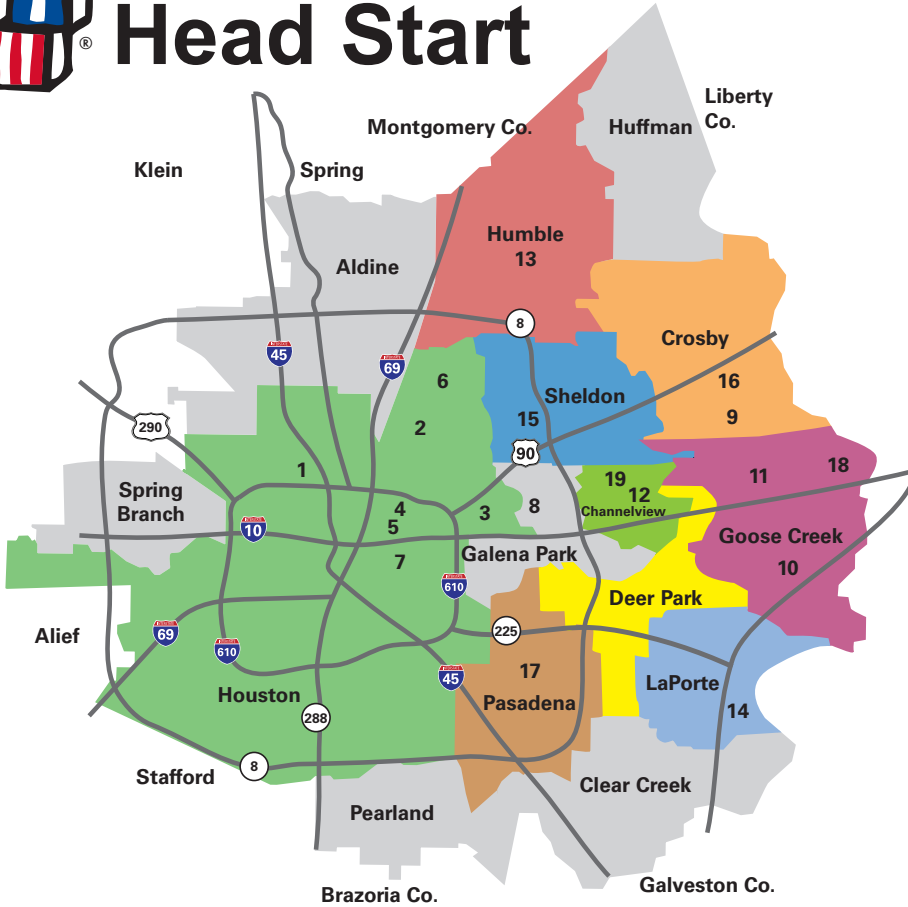

Harris County Department of Education

Head Start

HEAD START CAMPUSES

HOUSTON

1. HCDE Main Offices
2. Compton
3. Coolwood
4. Dogan
5. Fifth Ward
6. Fonwood
7. Pugh

GALENA PARK

8. Sheffield

CROSBY

9. Barrett Station

GOOSE CREEK

10. Baytown HS & EHS
11. JD Walker

CHANNELVIEW

12. Channelview

HUMBLE

13. Humble

LA PORTE HS & EHS